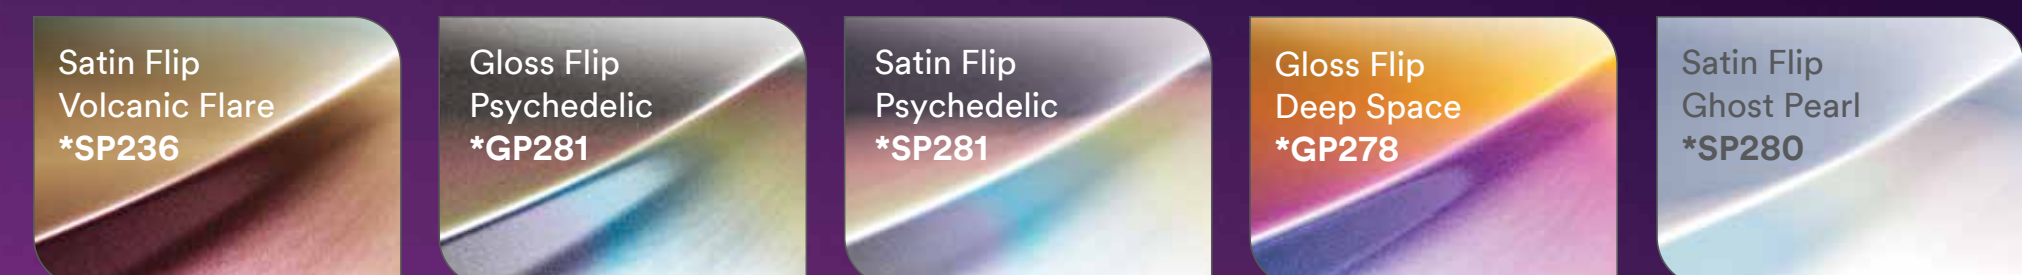

Wrap Film Series 2080

Follow your own road.

High Gloss

Gloss

Satin

Matte

Textures

Color Flips

High Gloss Ruby Rosso