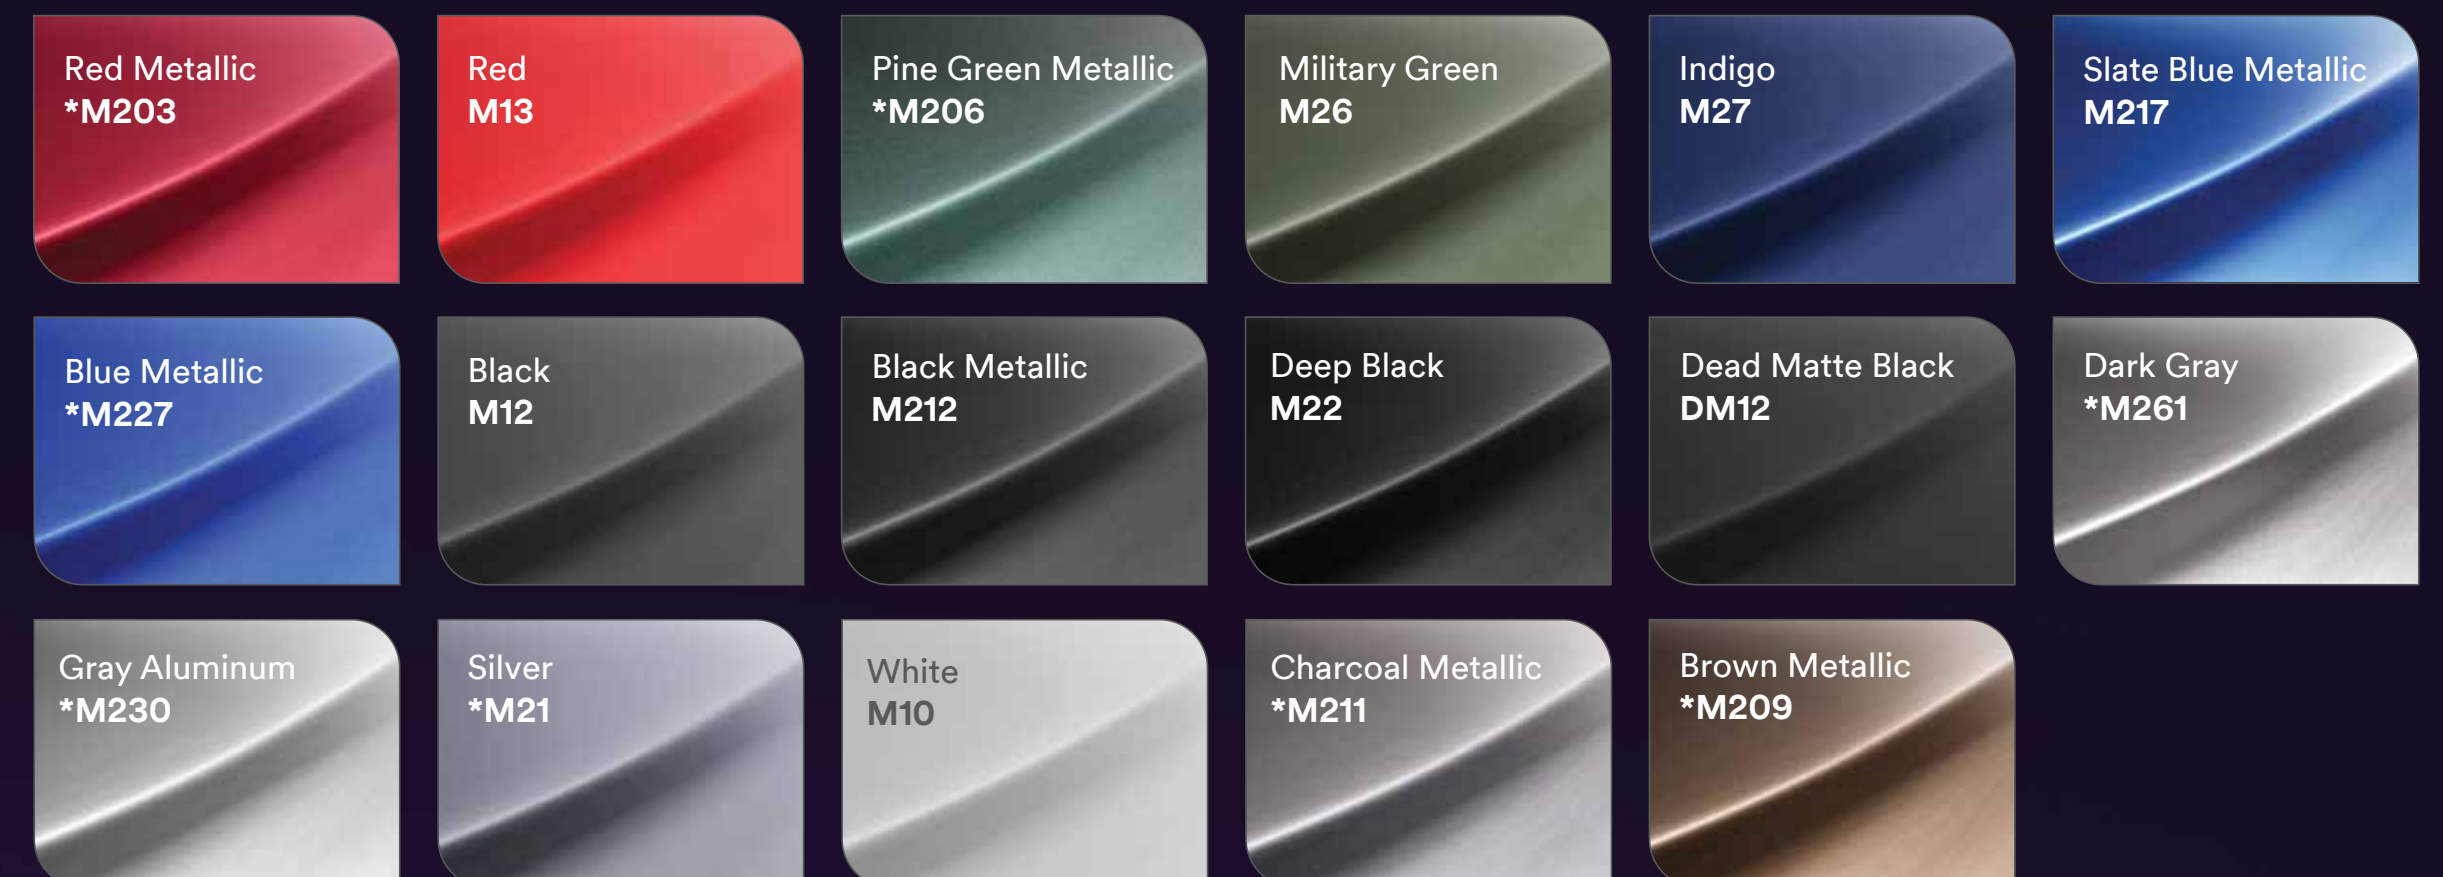

Wrap Film Series 2080

Follow your own road.

High Gloss

Gloss

Satin

Matte

Textures

Color Flips

High Gloss Ruby Rosso