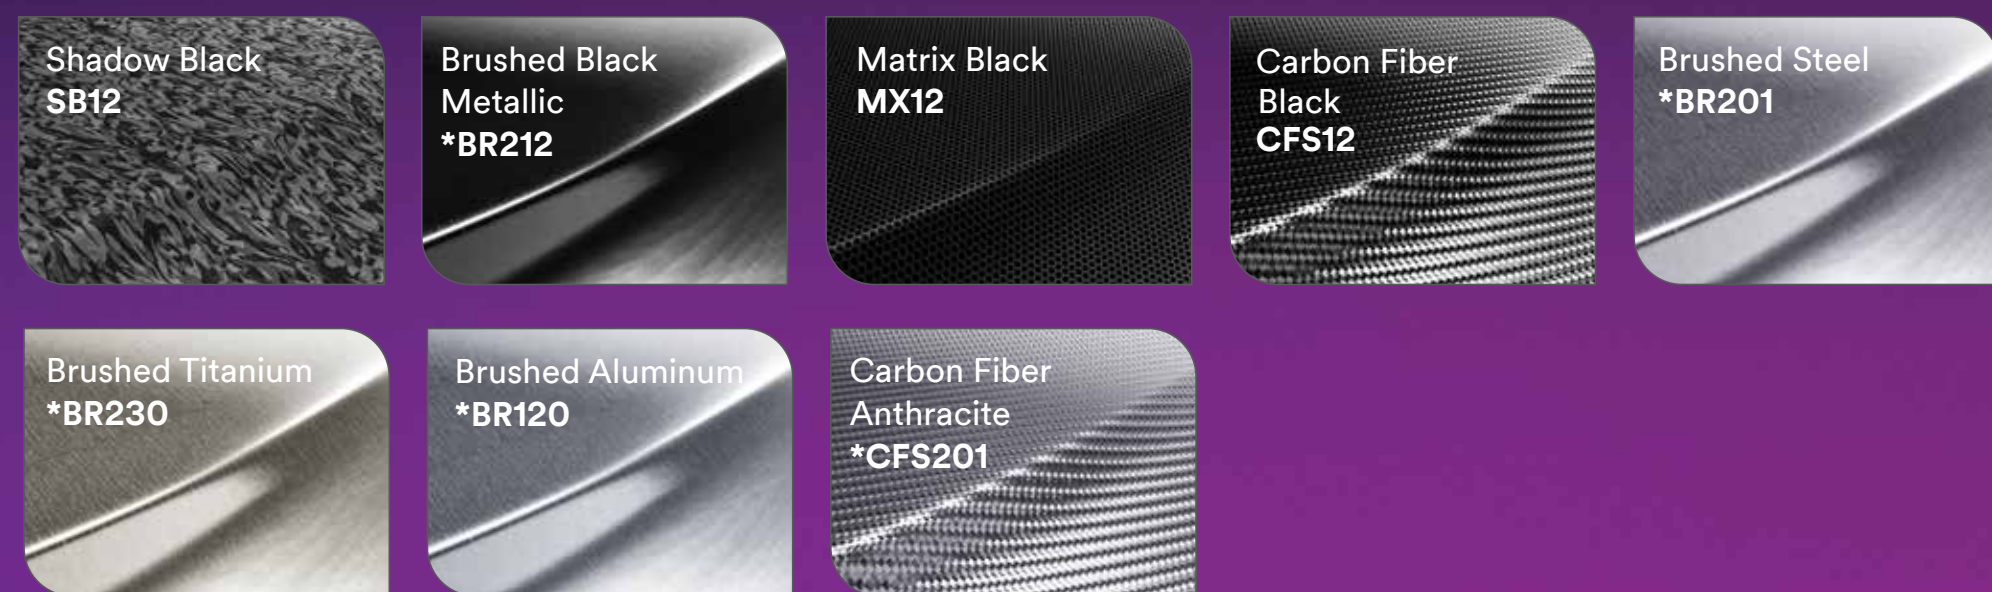

Wrap Film Series 2080

Follow your own road.

High Gloss

Gloss

Satin

Matte

Textures

Color Flips

High Gloss Ruby Rosso