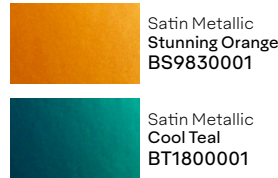

Discover the latest automotive colour trends. Over 100 colours, finishes and effects, including exciting new glossy metallics. See how light reveals hidden gradients with a mesmerizing sparkle.

SWF ColorFlow™ Satin Moonstone Silver/Blue

RECOMMENDED USES:

- Personalise and refresh your car's appearance
- Brand your company's fleet with your company colour
- Safeguard the value of your vehicle by protecting the original paintwork

SWF Satin Metallic Energetic Yellow

SWF Gloss Obsidian Black

SWF ColorFlow™ Satin Frozen Ocean Cyan/Blue

Pearl

Gloss Pearl

Satin

Matte Metallic

Gloss

Satin Metallic

Matte

Diamond

ColorFlow™ Gloss

Gloss Metallic

ColorFlow™ Satin

Extreme Texture

*The colours shown are digitally reproduced for printing purposes and are not 100% accurate. For an actual production colour, please contact your Avery Dennison sales representative.