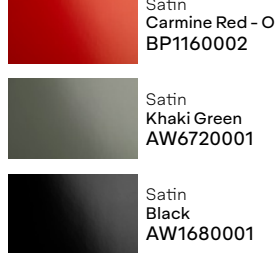

Discover the latest automotive colour trends. Over 100 colours, finishes and effects, including exciting new glossy metallics. See how light reveals hidden gradients with a mesmerizing sparkle.

SWF ColorFlow™ Satin Moonstone Silver/Blue

RECOMMENDED USES:

- Personalise and refresh your car's appearance
- Brand your company's fleet with your company colour
- Safeguard the value of your vehicle by protecting the original paintwork

SWF Satin Metallic Energetic Yellow

SWF Gloss Obsidian Black

SWF ColorFlow™ Satin Frozen Ocean Cyan/Blue

Pearl

Gloss Pearl

Satin

Matte Metallic

Gloss

Satin Metallic

Matte

Diamond

ColorFlow™ Gloss

Gloss Metallic

ColorFlow™ Satin

Extreme Texture

*The colours shown are digitally reproduced for printing purposes and are not 100% accurate. For an actual production colour, please contact your Avery Dennison sales representative.