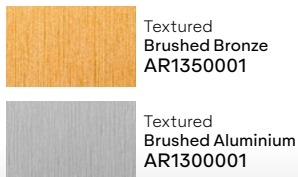

SWF Gloss Obsidian Black

SWF ColorFlow™ Satin Frozen Ocean Cyan/Blue

Pearl

Gloss Pearl

Satin

Matte Metallic

Gloss

Satin Metallic

*The colours shown are digitally reproduced for printing purposes and are not 100% accurate. For an actual production colour, please contact your Avery Dennison sales representative.

*EU: These colours are only available in Europe.

Matte

Diamond

ColorFlow™ Gloss

Gloss Metallic

ColorFlow™ Satin

Extreme Texture

*The colours shown are digitally reproduced for printing purposes and are not 100% accurate. For an actual production colour, please contact your Avery Dennison sales representative.

*EU: These colours are only available in Europe.

For further information contact your sales representative or visit the Avery Dennison Web site at: graphics.averydennison.eu/swf

Scan for more information