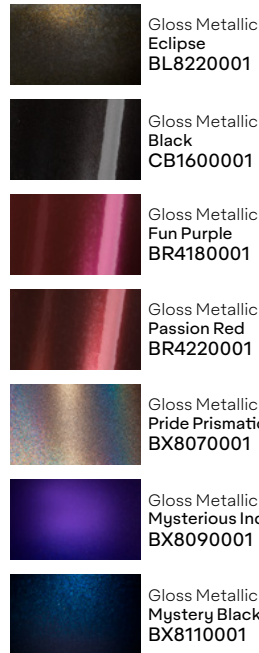

Discover the latest automotive colour trends. Over 100 colours, finishes and effects, including exciting new glossy metallics. See how light reveals hidden gradients with a mesmerizing sparkle.

SWF ColorFlow™ Satin Moonstone Silver/Blue

SWF Gloss Obsidian Black

SWF ColorFlow™ Satin Frozen Ocean Cyan/Blue

Pearl

Gloss Pearl

Satin

Matte Metallic

Gloss

Satin Metallic

*The colours shown are digitally reproduced for printing purposes and are not 100% accurate. For an actual production colour, please contact your Avery Dennison sales representative.

*EU: These colours are only available in Europe.

Matte

Diamond

ColorFlow™ Gloss

Gloss Metallic

ColorFlow™ Satin

Extreme Texture

*The colours shown are digitally reproduced for printing purposes and are not 100% accurate. For an actual production colour, please contact your Avery Dennison sales representative.