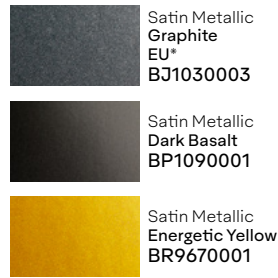

Discover the latest automotive colour trends. Over 100 colours, finishes and effects, including exciting new glossy metallics. See how light reveals hidden gradients with a mesmerizing sparkle.

SWF ColorFlow™ Satin Moonstone Silver/Blue

RECOMMENDED USES:

- Personalise and refresh your car's appearance
- Brand your company's fleet with your company colour
- Safeguard the value of your vehicle by protecting the original paintwork

SWF Satin Metallic Energetic Yellow

SWF Gloss Obsidian Black

SWF ColorFlow™ Satin Frozen Ocean Cyan/Blue

Pearl

Gloss Pearl

Satin

Matte Metallic

Gloss

Satin Metallic

Matte

Diamond

ColorFlow™ Gloss

Gloss Metallic

ColorFlow™ Satin

Extreme Texture

*The colours shown are digitally reproduced for printing purposes and are not 100% accurate. For an actual production colour, please contact your Avery Dennison sales representative.