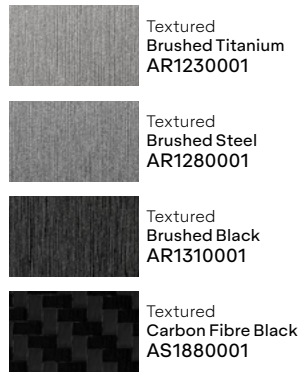

RECOMMENDED USES:

- Personalise and refresh your car's appearance
- Brand your company's fleet with your company colour
- Safeguard the value of your vehicle by protecting the original paintwork

SWF Satin Metallic Energetic Yellow

SWF Gloss Obsidian Black

SWF ColorFlow™ Satin Frozen Ocean Cyan/Blue

Pearl

Gloss Pearl

Satin

Matte Metallic

Gloss

Satin Metallic

*The colours shown are digitally reproduced for printing purposes and are not 100% accurate. For an actual production colour, please contact your Avery Dennison sales representative.

*EU: These colours are only available in Europe.

Matte

Diamond

ColorFlow™ Gloss

Gloss Metallic

ColorFlow™ Satin

Extreme Texture

*The colours shown are digitally reproduced for printing purposes and are not 100% accurate. For an actual production colour, please contact your Avery Dennison sales representative.