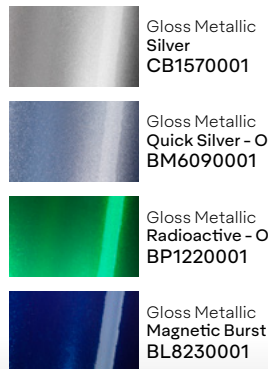

Discover the latest automotive colour trends. Over 100 colours, finishes and effects, including exciting new glossy metallics. See how light reveals hidden gradients with a mesmerizing sparkle.

SWF ColorFlow™ Satin Moonstone Silver/Blue

SWF Gloss Obsidian Black

SWF ColorFlow™ Satin Frozen Ocean Cyan/Blue

Pearl

Gloss Pearl

Satin

Matte Metallic

Gloss

Satin Metallic

Matte

Diamond

ColorFlow™ Gloss

Gloss Metallic

ColorFlow™ Satin

Extreme Texture

*The colours shown are digitally reproduced for printing purposes and are not 100% accurate. For an actual production colour, please contact your Avery Dennison sales representative.

*EU: These colours are only available in Europe.

For further information contact your sales representative or visit the Avery Dennison Web site at: graphics.averydennison.eu/swf

Scan for more information