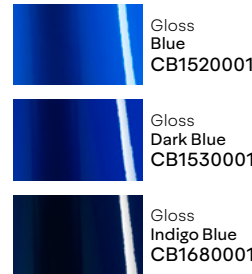

Discover the latest automotive colour trends. Over 100 colours, finishes and effects, including exciting new glossy metallics. See how light reveals hidden gradients with a mesmerizing sparkle.

SWF ColorFlow™ Satin Moonstone Silver/Blue

RECOMMENDED USES:

- Personalise and refresh your car's appearance
- Brand your company's fleet with your company colour
- Safeguard the value of your vehicle by protecting the original paintwork

SWF Satin Metallic Energetic Yellow

SWF Gloss Obsidian Black

SWF ColorFlow™ Satin Frozen Ocean Cyan/Blue

Pearl

Gloss Pearl

Satin

Matte Metallic

Gloss

Satin Metallic

Matte

Diamond

ColorFlow™ Gloss

Gloss Metallic

ColorFlow™ Satin

Extreme Texture

*The colours shown are digitally reproduced for printing purposes and are not 100% accurate. For an actual production colour, please contact your Avery Dennison sales representative.