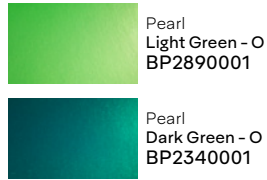

Discover the latest automotive colour trends. Over 100 colours, finishes and effects, including exciting new glossy metallics. See how light reveals hidden gradients with a mesmerizing sparkle.

SWF ColorFlow™ Satin Moonstone Silver/Blue

SWF ColorFlow™ Satin
Frozen Ocean Cyan/Blue
NEW!
CL8410001

SWF ColorFlow™ Satin
Moonstone Silver/Blue
NEW!
CL8240001

SWF ColorFlow™ Satin
Solar Dawn Black/Red
NEW!
CL8250001

KEY FEATURES:

- Outstanding durability and performance
- Excellent conformability around curves and recesses
- Available with Avery Dennison® Easy Apply™ RS adhesive technology to provide repositionability and slideability, saving valuable installation time
- Available in 1.52M x 25M roll size
- Excellent long-term clean removability

RECOMMENDED USES:

- Personalise and refresh your car's appearance
- Brand your company's fleet with your company colour
- Safeguard the value of your vehicle by protecting the original paintwork

SWF Satin Metallic Energetic Yellow

SWF Gloss Obsidian Black

SWF ColorFlow™ Satin Frozen Ocean Cyan/Blue

Pearl

Gloss Pearl

Satin

Matte Metallic

Gloss

Satin Metallic