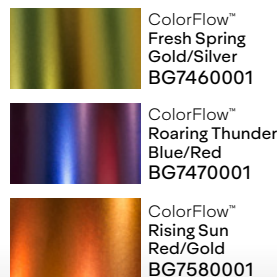

Discover the latest automotive colour trends. Over 100 colours, finishes and effects, including exciting new glossy metallics. See how light reveals hidden gradients with a mesmerizing sparkle.

SWF ColorFlow™ Satin Moonstone Silver/Blue

SWF Gloss Obsidian Black

SWF ColorFlow™ Satin Frozen Ocean Cyan/Blue

Pearl

Gloss Pearl

Satin

Matte Metallic

Gloss

Satin Metallic

Matte

Diamond

ColorFlow™ Gloss

Gloss Metallic

ColorFlow™ Satin

Extreme Texture

*The colours shown are digitally reproduced for printing purposes and are not 100% accurate. For an actual production colour, please contact your Avery Dennison sales representative.

*EU: These colours are only available in Europe.

For further information contact your sales representative or visit the Avery Dennison Web site at: graphics.averydennison.eu/swf

Scan for more information