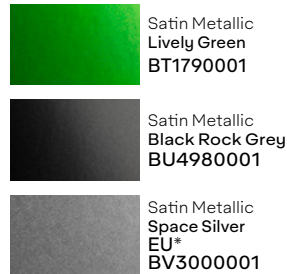

Discover the latest automotive colour trends. Over 100 colours, finishes and effects, including exciting new glossy metallics. See how light reveals hidden gradients with a mesmerizing sparkle.

SWF ColorFlow™ Satin Moonstone Silver/Blue

RECOMMENDED USES:

- Personalise and refresh your car's appearance
- Brand your company's fleet with your company colour
- Safeguard the value of your vehicle by protecting the original paintwork

SWF Satin Metallic Energetic Yellow

SWF Gloss Obsidian Black

SWF ColorFlow™ Satin Frozen Ocean Cyan/Blue

Pearl

Gloss Pearl

Satin

Matte Metallic

Gloss

Satin Metallic

Matte

Diamond

ColorFlow™ Gloss

Gloss Metallic

ColorFlow™ Satin

Extreme Texture

*The colours shown are digitally reproduced for printing purposes and are not 100% accurate. For an actual production colour, please contact your Avery Dennison sales representative.