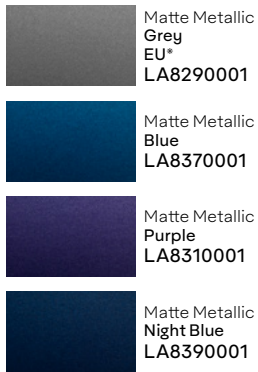

RECOMMENDED USES:

- Personalise and refresh your car's appearance
- Brand your company's fleet with your company colour
- Safeguard the value of your vehicle by protecting the original paintwork

SWF Satin Metallic Energetic Yellow

SWF Gloss Obsidian Black

SWF ColorFlow™ Satin Frozen Ocean Cyan/Blue

Pearl

Gloss Pearl

Satin

Matte Metallic

Gloss

Satin Metallic

*The colours shown are digitally reproduced for printing purposes and are not 100% accurate. For an actual production colour, please contact your Avery Dennison sales representative.

*EU: These colours are only available in Europe.

Matte

Diamond

ColorFlow™ Gloss

Gloss Metallic

ColorFlow™ Satin

Extreme Texture

*The colours shown are digitally reproduced for printing purposes and are not 100% accurate. For an actual production colour, please contact your Avery Dennison sales representative.