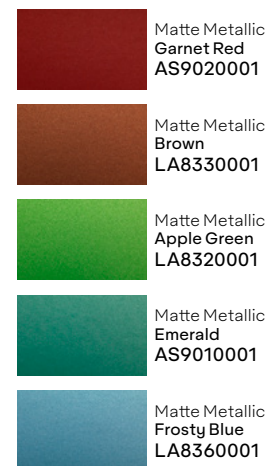

Discover the latest automotive colour trends. Over 100 colours, finishes and effects, including exciting new glossy metallics. See how light reveals hidden gradients with a mesmerizing sparkle.

SWF ColorFlow™ Satin Moonstone Silver/Blue

RECOMMENDED USES:

- Personalise and refresh your car's appearance
- Brand your company's fleet with your company colour
- Safeguard the value of your vehicle by protecting the original paintwork

SWF Satin Metallic Energetic Yellow

SWF Gloss Obsidian Black

SWF ColorFlow™ Satin Frozen Ocean Cyan/Blue

Pearl

Gloss Pearl

Satin

Matte Metallic

Gloss

Satin Metallic

Matte

Diamond

ColorFlow™ Gloss

Gloss Metallic

ColorFlow™ Satin

Extreme Texture

*The colours shown are digitally reproduced for printing purposes and are not 100% accurate. For an actual production colour, please contact your Avery Dennison sales representative.