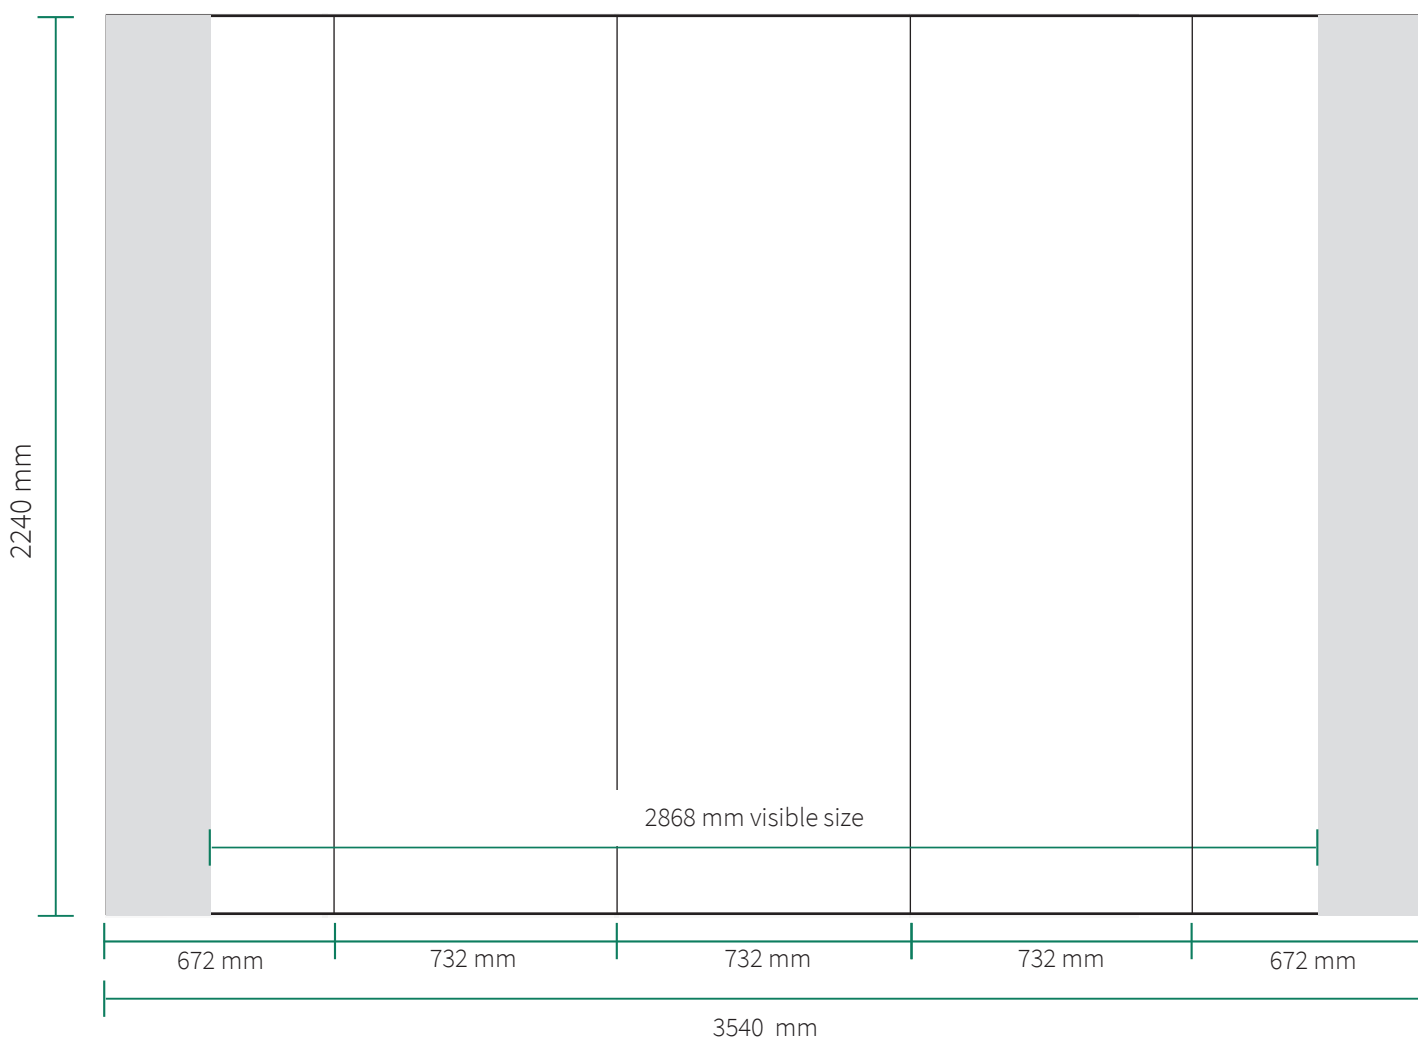

POP-UP MAGNETIC 3X3 STRAIGHT

Print specifications

Total printsize: 3540 x 2240 mm
Visible size: 2868 x 2240 mm
Number of panels: 5
Printsize center panels: 732 x 2240 mm
Printsize end panels: 672 x 2240 mm

Prints for backside (optional)

Total printsize: 2196 x 2240 mm
Number of panels: 3

Actual size